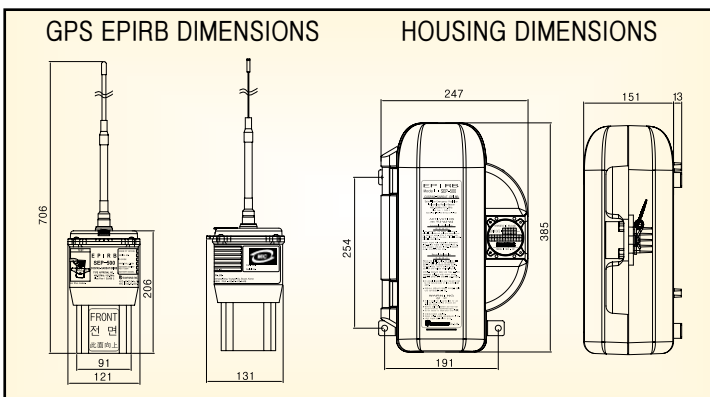

406/121.5MHz

GPS EPIRB

SEP-500

The SEP-500 EPIRB complies with CCIR, RTCM, COSPAS-SARSAT and GMDSS performance standards of IMO with transmitting frequencies of 406MHz/121.5MHz.

The SEP-500 receives GPS information and it transmits more accurate distress position than the EPIRB without GPS. This makes RCC(Rescue Coordination Center) perform prompt search & rescue operation.

SPECIFICATION

Contents		Model	SEP-500(GPS EPIRB)	SEP-406(EPIRB)
General	Material housing		ABS Plastic	
	Strobe light Rate		21times per minute (0.75 candela min.)	20times per minute (0.75 candela min.)
	Temperature Operating		-20℃ to +55℃ Class 2	
	Temperature Storage		-30℃ to +70℃	
	Battery		Lithium, 5 year service life	Lithium, 4 year service life
	Antenna		Omnidirectional whip antenna	
	Operating life		More than 48 hours at -20℃/80 hours at +20℃	
	Weight		1.5kg	1.7kg
406MHz Satellite Transmitter	Frequency		406.037MHz ±2ppm	406.025MHz ±2ppm
	Output Power		5W ±2dB	
	Radio type		G1B	
	Modulation		Phase modulation / 1.1 ±0.1rad	
	Data encoding		Bi phase L	
	Bitrate		400 b/s	
121.5MHz Homing Transmitter	Frequency		121.5MHz ±10 ppm	
	Output Power		≥75mW	
	Modulation		Amplitude modulation / 300Hz to 1600Hz	
	Radio type		A3X	
GPS Receiver	Center Frequency		1575.42MHz ±1.023MHz	N/A
	Antenna		Ceramic dielectric patch	
	Characteristics		16 channel ANTARIS 4 positioning engine	

DIMENSIONS