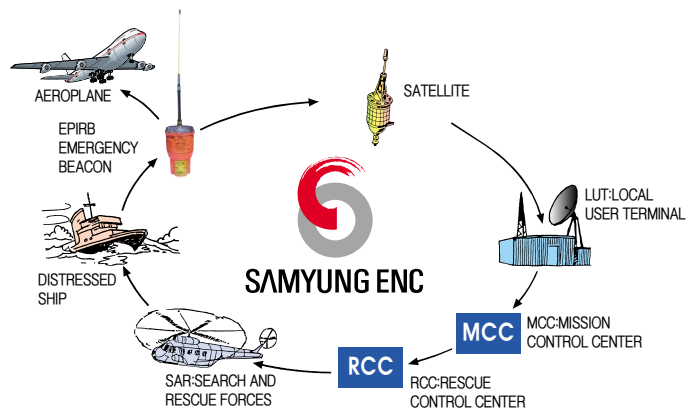

COSPAS/SARSAT BASIC CONCEPT

* Specification is subject to change without pre-notice

SAMYUNG ENC Co.,Ltd.

Head Office : 1123-17, Dongsam-Dong, Youngdo-Gu, Busan, Korea, 606-083
Tel : 82-51-601-5530(Rep.) Fax : 82-51-413-4446
A/S Center : 65-20, 2-Ga Namhang-Dong, Yungdo-Gu, Busan, Korea, 606-032
Tel : 82-51-601-5570~4(Rep.) Fax : 82-51-416-5515
Http : //www.samyungenc.com

ISO 9001:2000 / KS A 9001:2001
Certificate No. : RQM0645